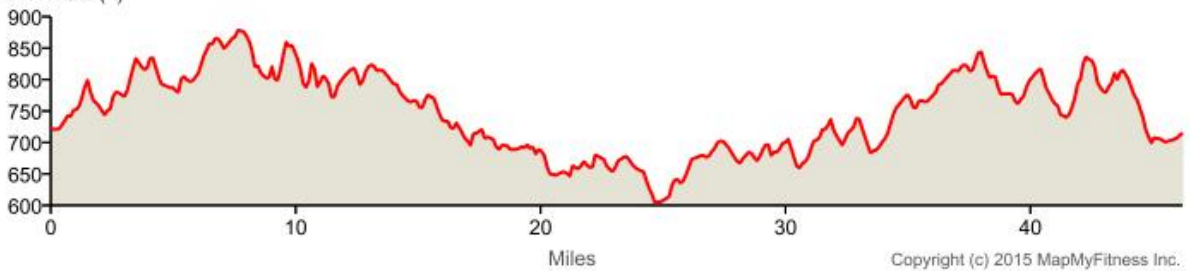

Honey Tour 46 Mile  
Distance: 46.21 mi  
Elevation: 1,319.95 ft (Max: 879.33 ft)

mapmyride

ELEVATION (ft)

Copyright (c) 2015 MapMyFitness Inc.