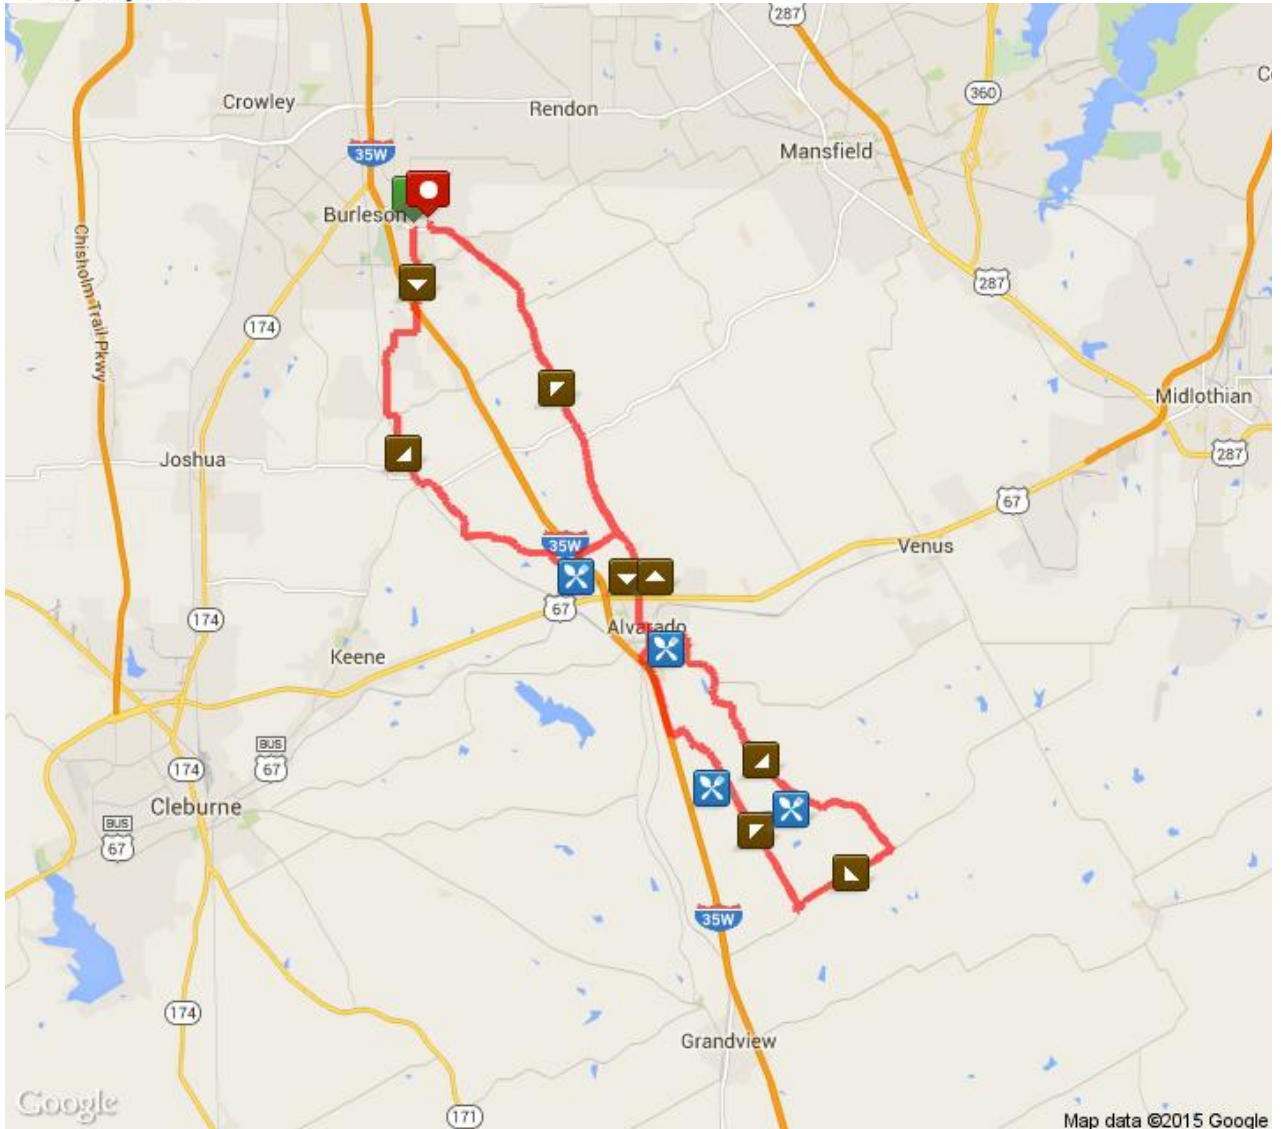

Honey Tour 46 Mile  
Distance: 46.21 mi  
Elevation: 1,319.95 ft (Max: 879.33 ft)

mapmyride

ELEVATION (ft)

Copyright (c) 2015 MapMyFitness Inc.